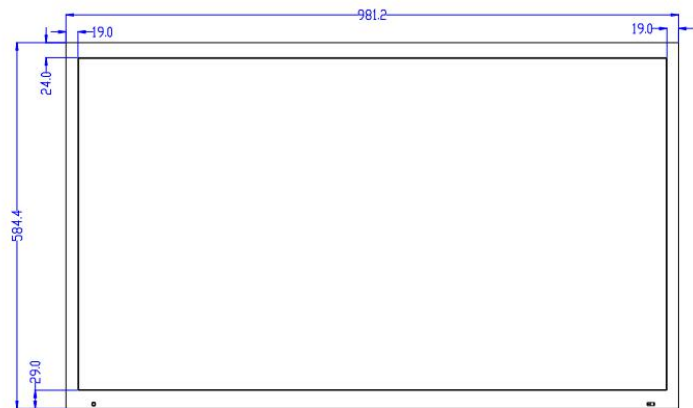

Six views

43"