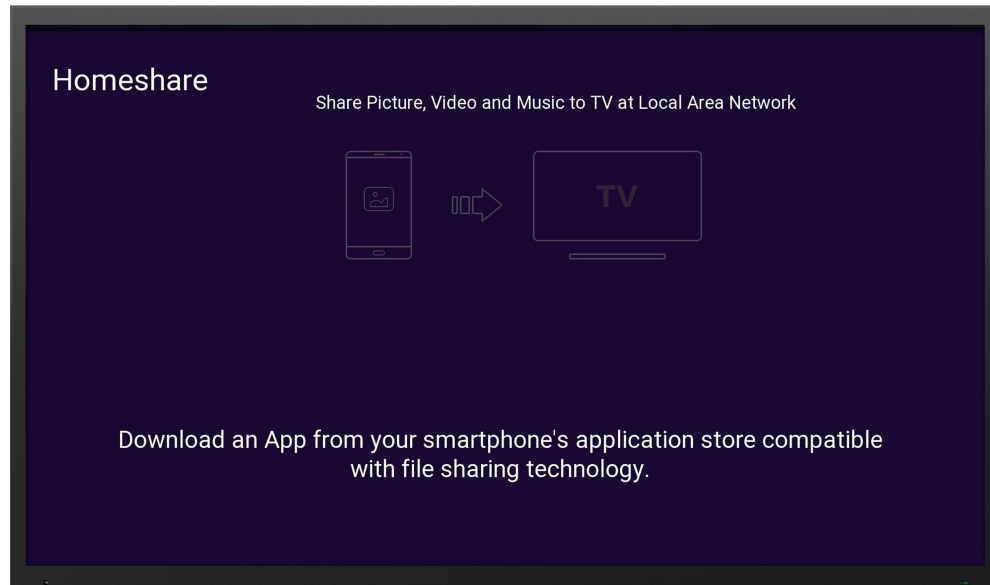

Bluetooth function

Additional Bluetooth function enable product
External audio equipment can be connected