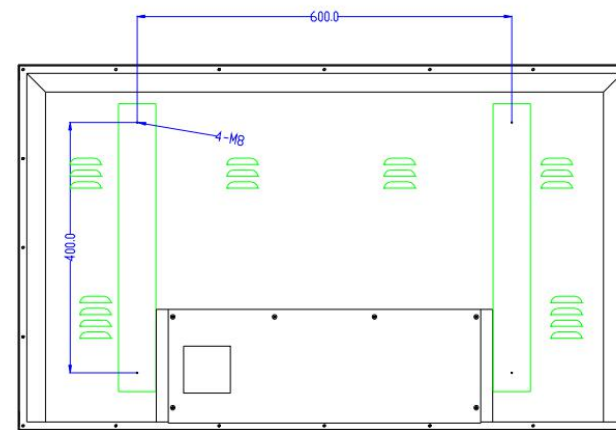

Six views

43"